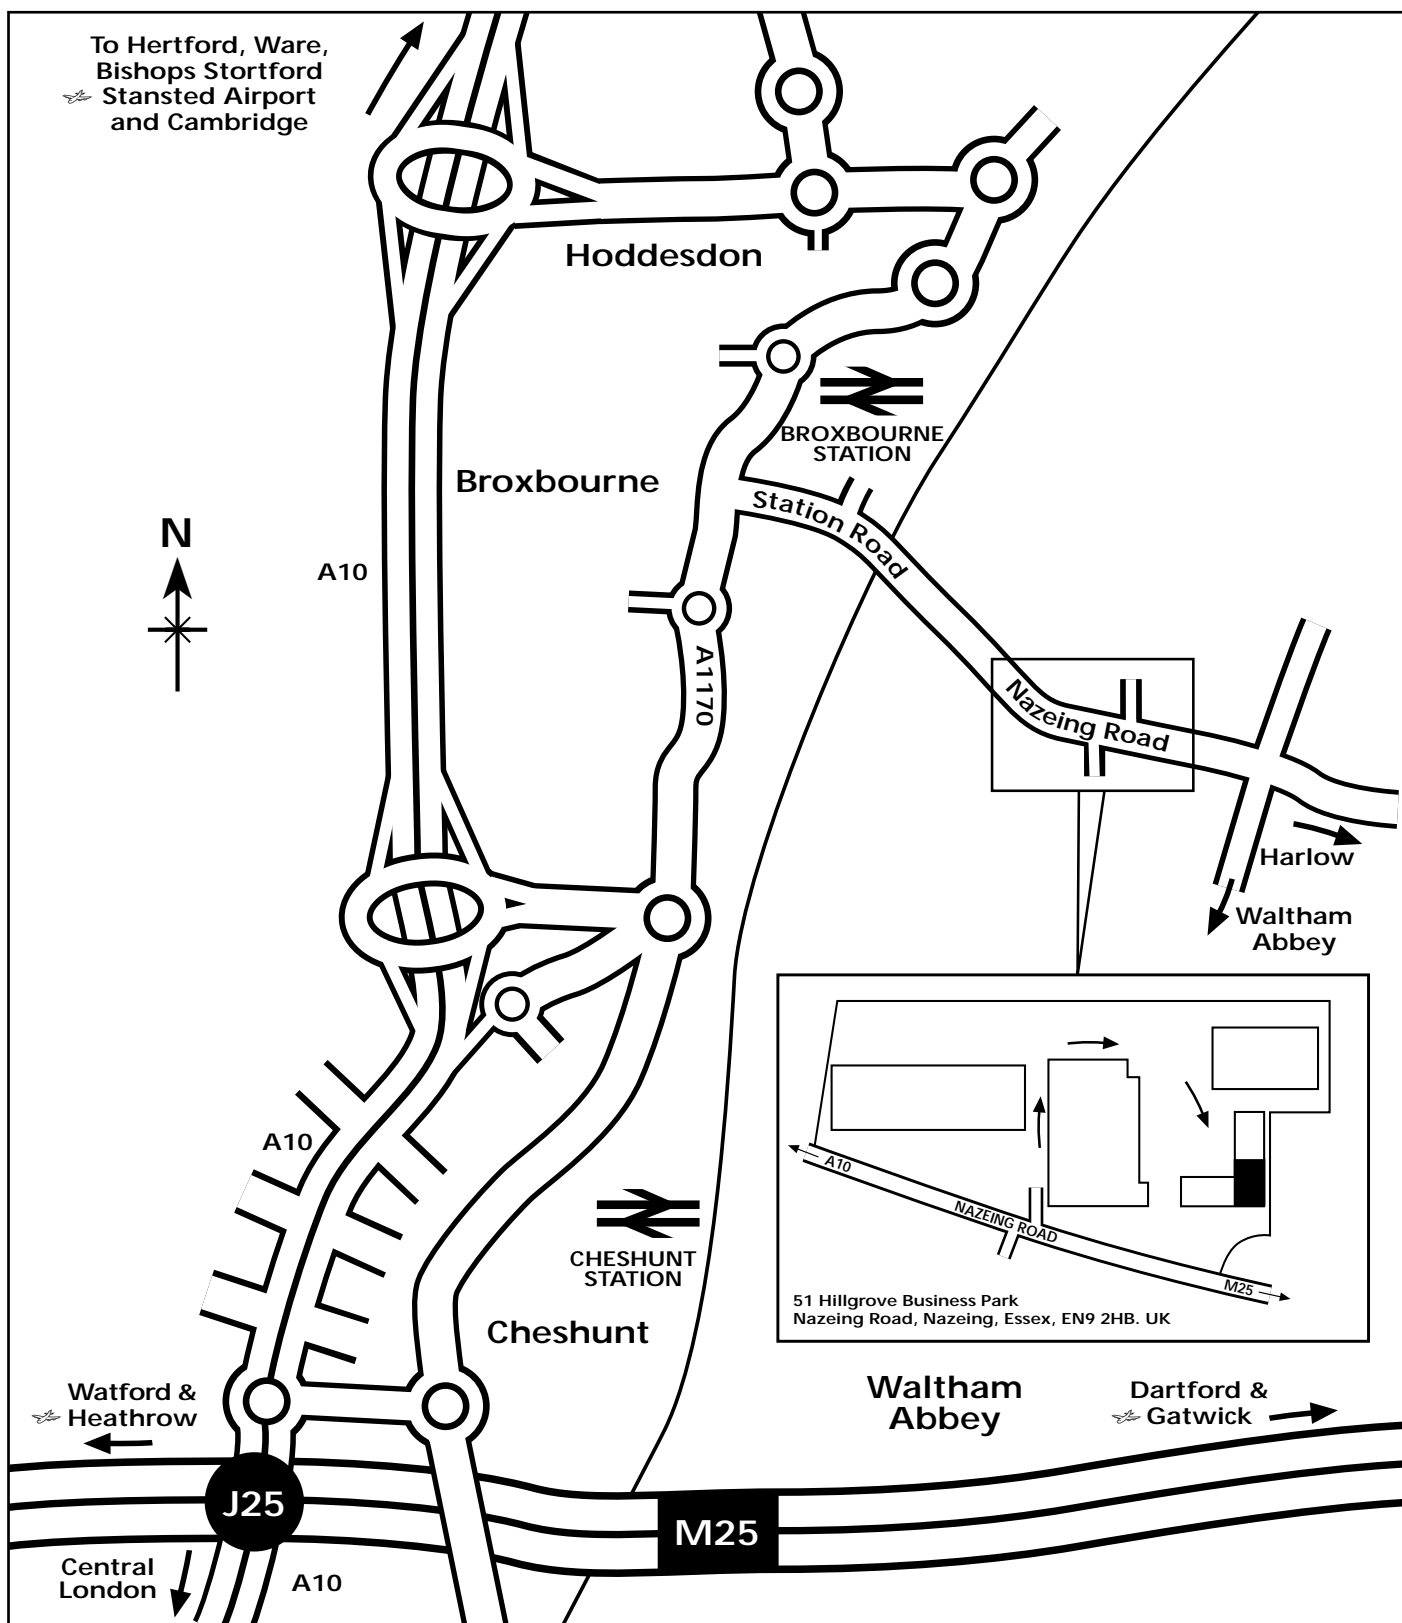

Travelling from London Stansted Airport - 28 miles

Follow airport exit signs for M11 and A120. Take fourth exit towards Hertford on A120/A10 until reaching the A120/A10 roundabout taking the first exit left southbound towards Hertford on the A10.

Proceed on the A10 passing Hertford exit until reaching Hoddedon exit (A1170). Follow directions for Hoddesdon.

At Sun roundabout proceed straight across following ring road towards Broxbourne/Wormley on A1170. Upon reaching traffic lights, turn left towards BR Station and Nazeing on B194.

Passing Broxbourne BR Station on your left and Lee Valley Leisure Centre on your right continue until entering Nazeing. Hillgrove Business Park is located on your left.

Travelling north from London

Follow A10 North

Proceed north on A10 towards Hertford and Broxbourne. Follow Broxbourne exit for A1170. At New River Arms roundabout take first exit left and proceed through Wormley until reaching Broxbourne.

Upon reaching traffic lights, turn right towards BR Station and Nazeing on B194.